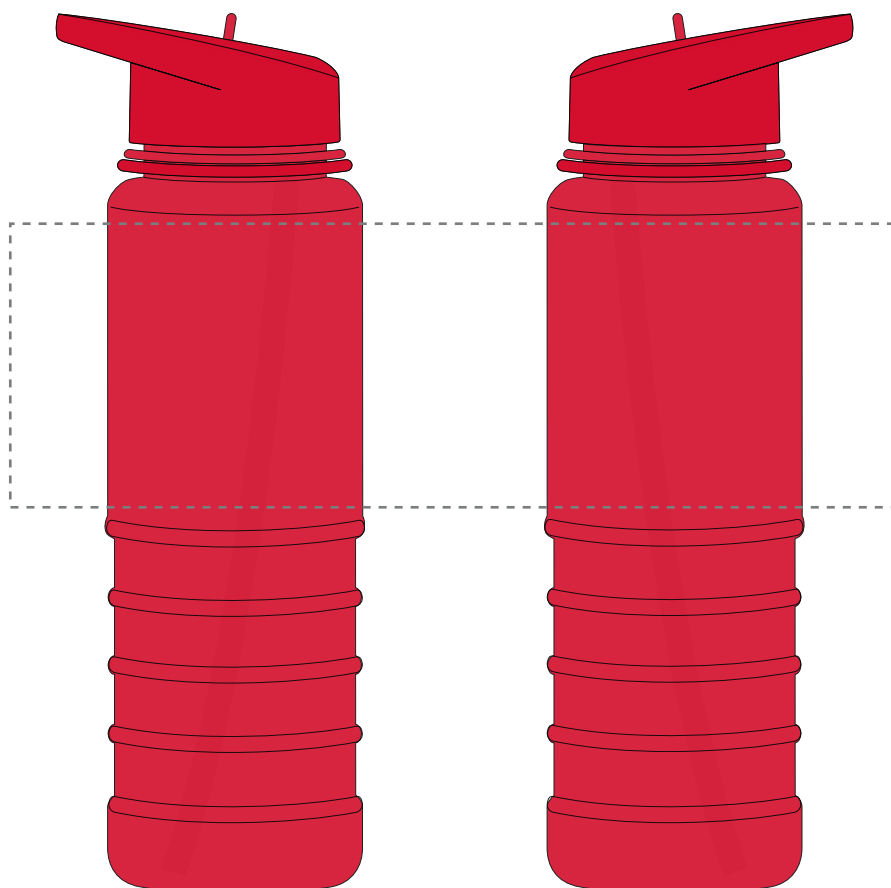

Your Ref:
Our Ref:Quantity:
Version: 1Product Code: MG9706
Product Colour: RED**PRINTING CONCERNS:**

We stock this item in the following colours

**PANTONE REFERENCE(S)**

Full colour printing

ARTWORK SCALE 50%

LOGOS WILL BE DIRECTLY OPPOSITE
LOGOS WILL NOT BE DIRECTLY OPPOSITE

Product Image for visualisation
- colours may vary

The dashed line is to demonstrate print area and will not appear on your printed item